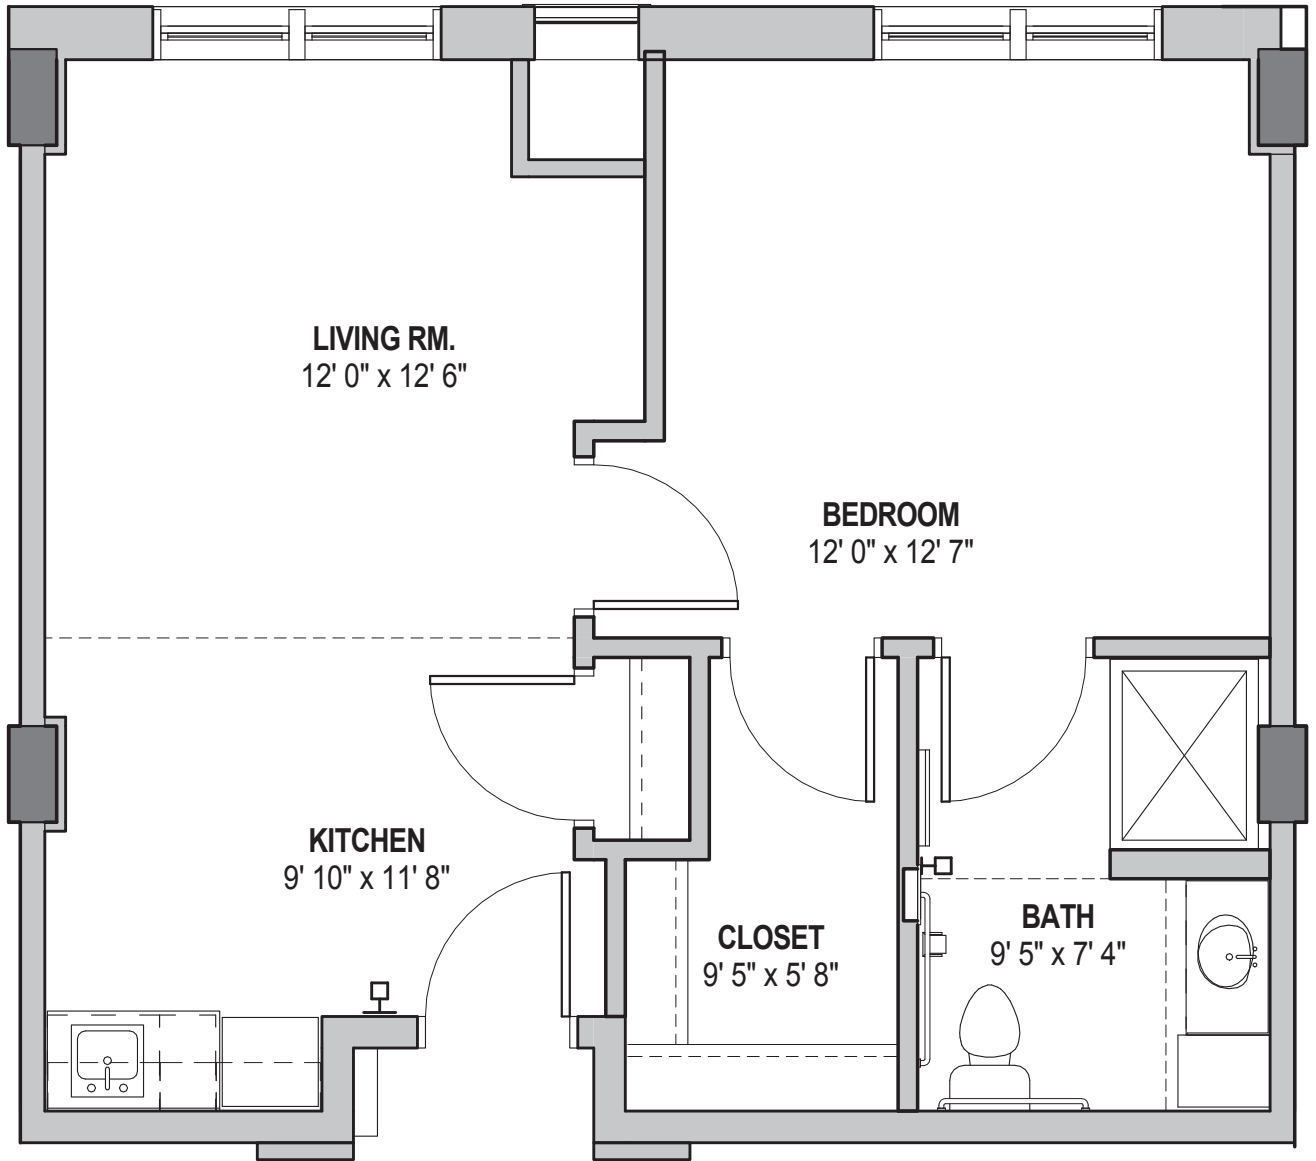

THE DOGWOOD

Actual dimensions may vary and are subject to change.

A Jewish Home Life Community

2026 Womack Road • Dunwoody, GA 30338 • www.bermancommons.org • 404-351-8410