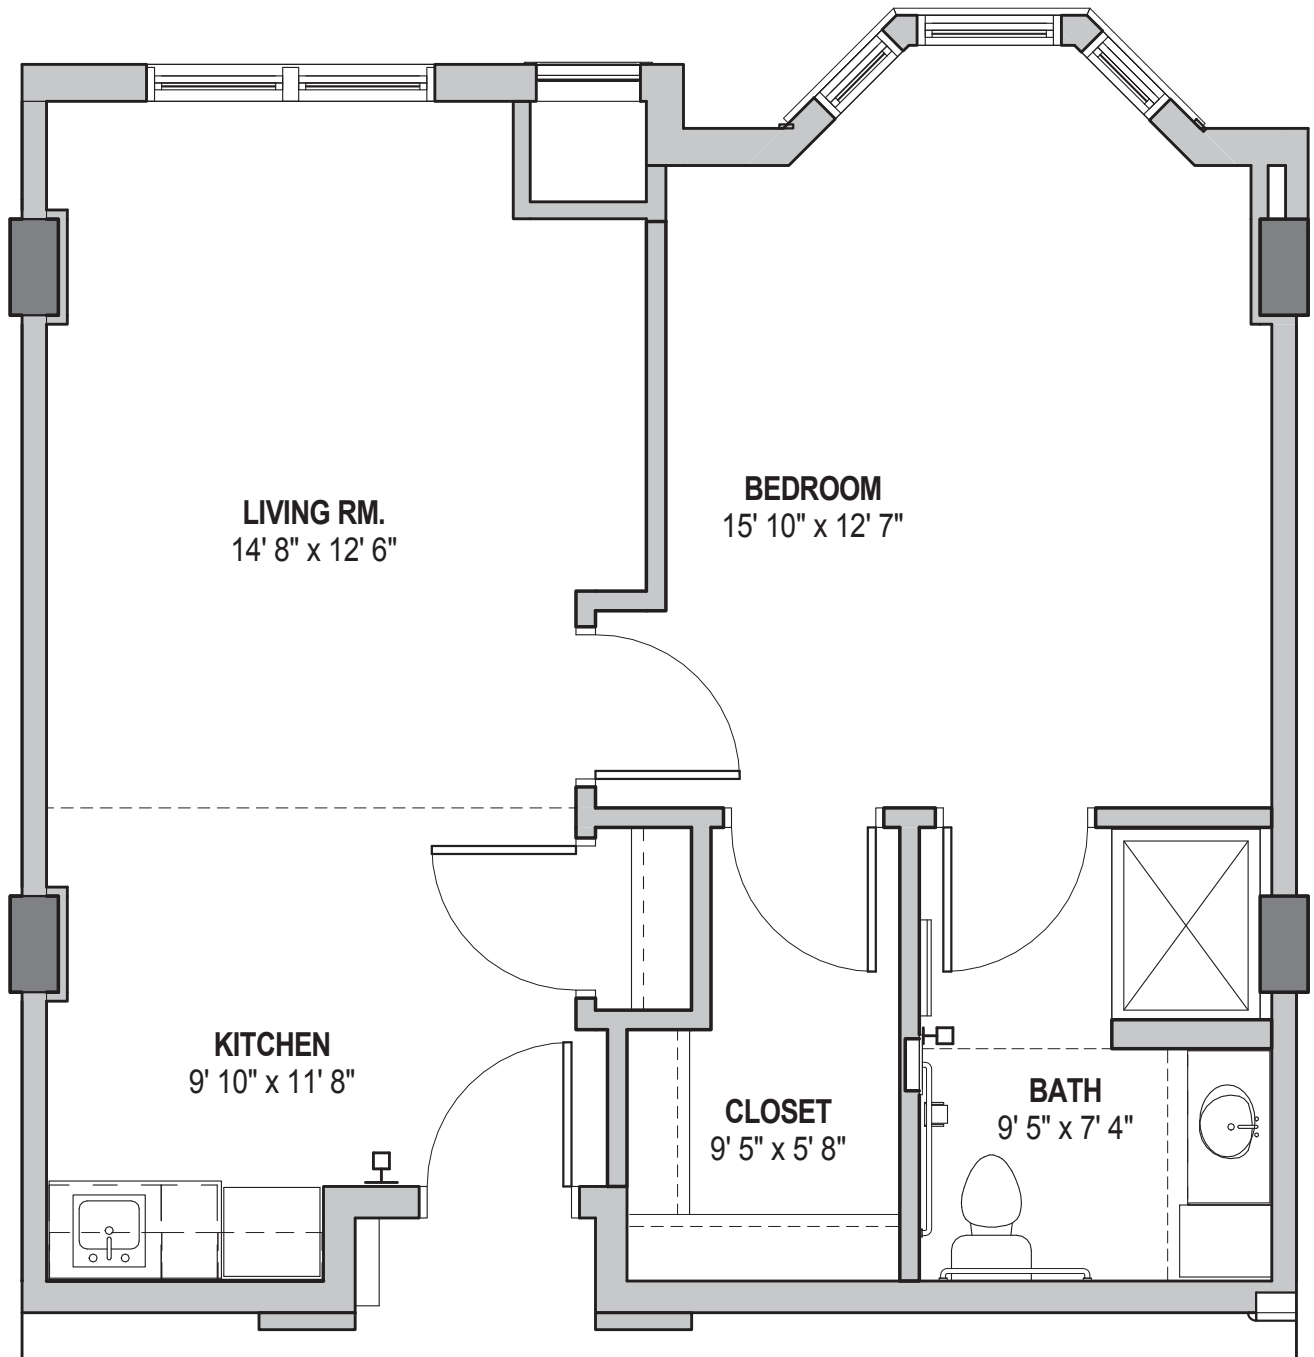

THE MAGNOLIA

Actual dimensions may vary and are subject to change.

A Jewish Home Life Community

2026 Womack Road • Dunwoody, GA 30338 • www.bermancommons.org • 404-351-8410