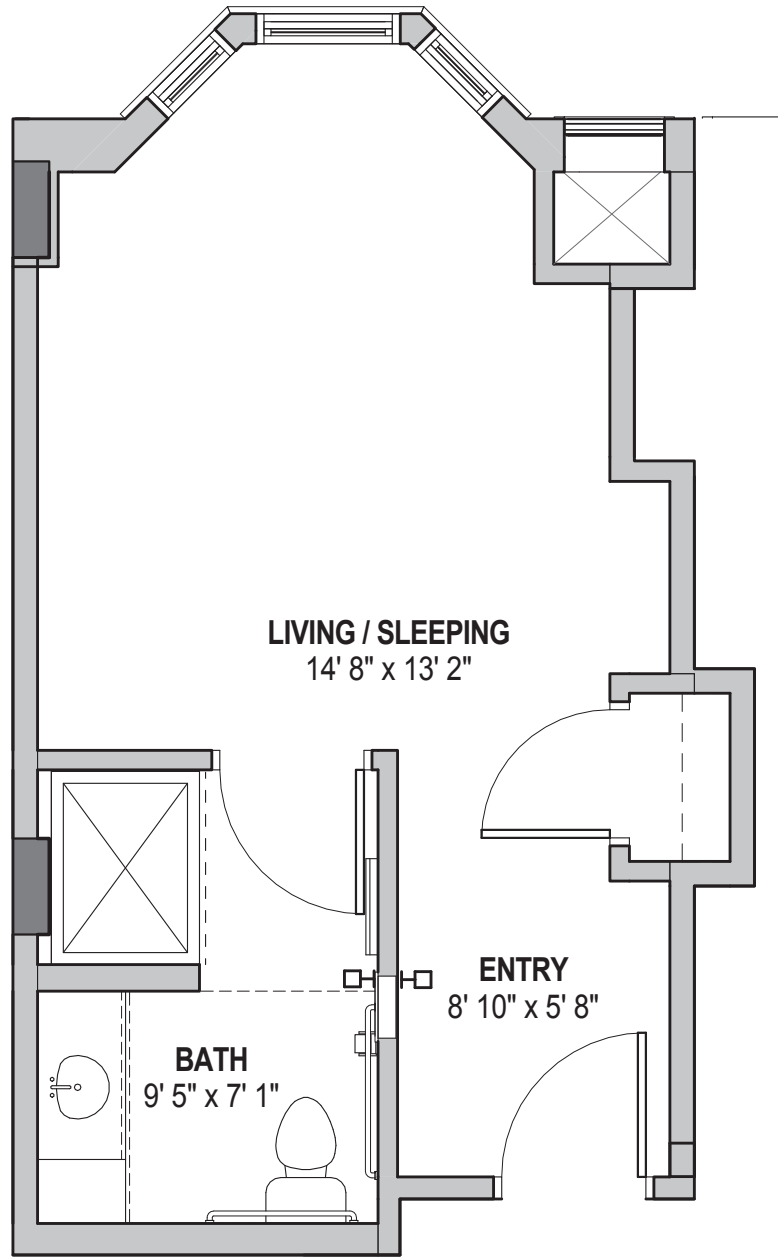

THE JUNIPER

Actual dimensions may vary and are subject to change.

A Jewish Home Life Community

2026 Womack Road • Dunwoody, GA 30338 • www.bermancommons.org • 404-351-8410