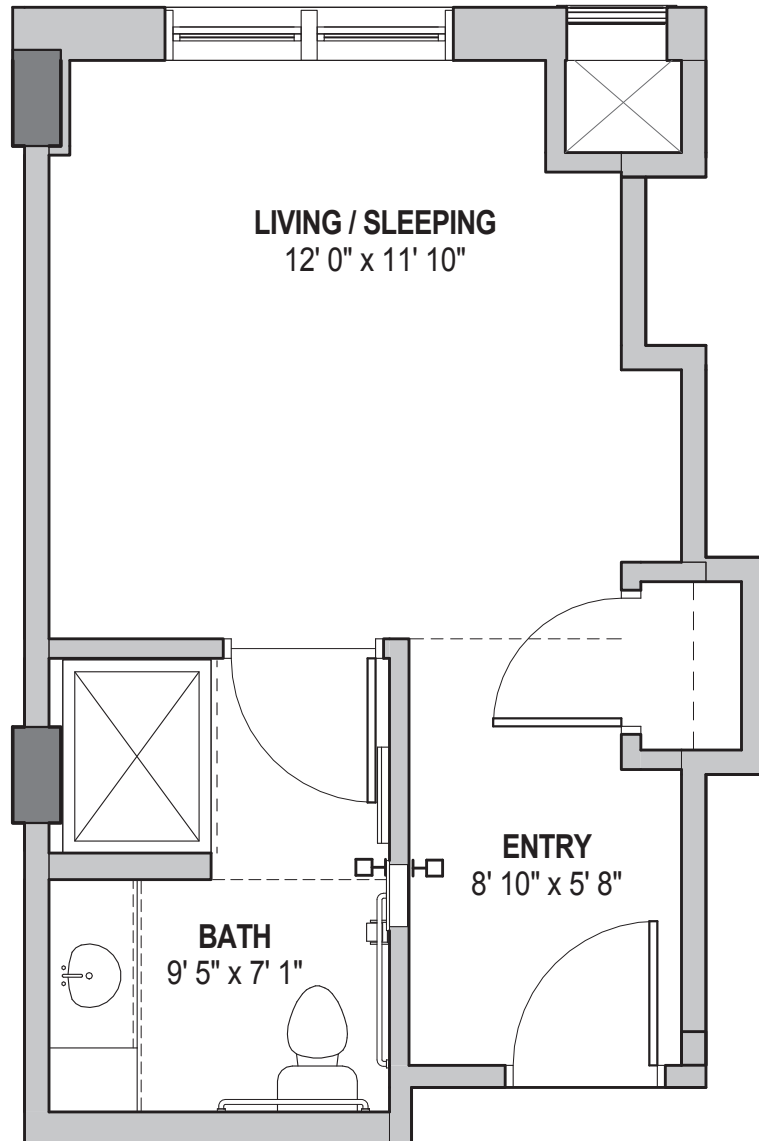

THE OLIVE

Actual dimensions may vary and are subject to change.

A Jewish Home Life Community

2026 Womack Road • Dunwoody, GA 30338 • www.bermancommons.org • 404-351-8410